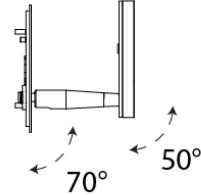

94mm 3 11/16"