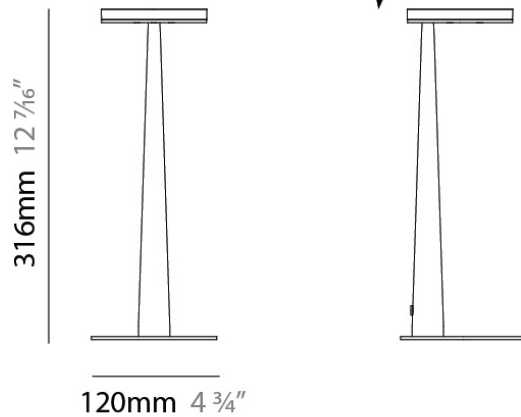

BELLA PORTABLE

D84376R9-BRZ

PROJECT

TYPE

NOTES

QUANTITY

DATE

GENERAL

Series: Bella
Brand: Panzeri
Division: Design
Mounting Type: Portable
Mounting Location: Table
Subcategory: Task

PHYSICAL

Shape: Abstract
Diameter (mm): 101
Diameter (in): 4
Height (mm): 316
Height (in): 12 ⁷/₁₆
Light Distribution: Adjustable / Direct
Weight (kg): 0.853
Weight (lbs): 1.88
Diffuser: Opal - Acrylic
Fixture Material: Aluminum Die Cast

ELECTRICAL

Lamp Type: LED
Input Wattage (W): 5
Dimming: 5-Step Touch Dimming
Driver Location: Inline Transformer Plug
Input Voltage (V): 120

LED

Number of LEDs: 1
Color Temperature (°K): 2700
Max. Delivered Lumen (lm): 388
Nominal Lumen (lm): 460
CRI: >90 CRI
Lamp Life (hrs): 70000

OPTICAL

Optic°: Diffused
Adjustability: Tilt 50°

RATINGS AND CERTIFICATIONS

Certified By: CSA Certified to UL and CSA Standards
IP rating: IP20

Ø101mm 4"