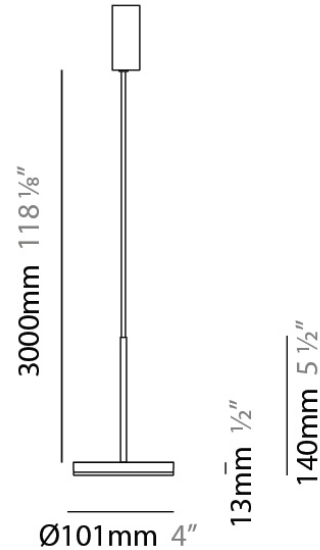

BELLA SUSPENSION

D81667R9-TIM

PROJECT

TYPE

NOTES

QUANTITY

DATE

GENERAL

Series: Bella

Brand: Panzeri

Division: Design

Mounting Type: Suspension

Mounting Location: Ceiling

Subcategory: Pendant

PHYSICAL

Shape: Round

Diameter (mm): 101

Diameter (in): 4

Height (mm): 13

Height (in): 1/2

Max. Overall Height (mm): 3013

Max. Overall Height (in): 118 5/8

Light Distribution: Direct

Weight (kg): 0.54501

Weight (lbs): 1.2

Diffuser: Acrylic Diffuser With Matt Finish

Fixture Material: Aluminum Die Cast

Cable Details: 3000mm / 118 1/8" Cable

ELECTRICAL

Lamp Type: LED

Input Wattage (W): 6.5

Total Output Wattage (W): 4.5

Dimming: Non-Dimmable

Driver Included: Yes

Driver Location: Integrated

Driver Type: Constant Voltage - Universal

Driver Class: Class 2

Input Voltage (V): 120 - 277

LED

Color Temperature (°K): 2700

Max. Delivered Lumen (lm): 388

CRI: >90 CRI

Lamp Life (hrs): 50000

OPTICAL

RATINGS AND CERTIFICATIONS

Certified By: CSA Certified to UL and CSA Standards

IP rating: IP40