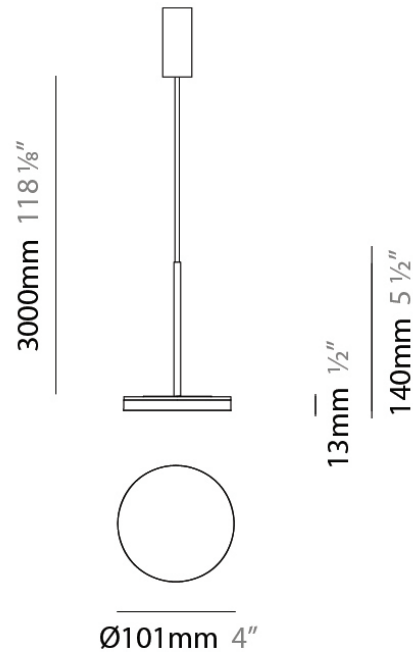

BELLA SUSPENSION

D81668-WHI

PROJECT

TYPE

NOTES

QUANTITY

DATE

GENERAL

Series: Bella

Brand: Panzeri

Division: Design

Mounting Type: Suspension

Mounting Location: Ceiling

Subcategory: Pendant

PHYSICAL

Diameter (mm): 101

Diameter (in): 4

Height (mm): 13

Height (in): 1/2

Max. Overall Height (mm): 3013

Max. Overall Height (in): 118 7/8

Light Distribution: Indirect

Weight (kg): 0.54501

Weight (lbs): 1.2

Diffuser: Opal - Acrylic

Fixture Material: Aluminum Die Cast

ELECTRICAL

Lamp Type: LED

Input Wattage (W): 6.5

Dimming: Non-Dimmable

Driver Included: Yes

Driver Location: Integrated

Driver Type: Constant Voltage - Universal

Driver Class: Class 2

Input Voltage (V): 120

LED

Color Temperature (°K): 2700

Max. Delivered Lumen (lm): 467

CRI: >80 CRI

OPTICAL

RATINGS AND CERTIFICATIONS

Certified By: CSA Certified to UL and CSA Standards

IP rating: IP40