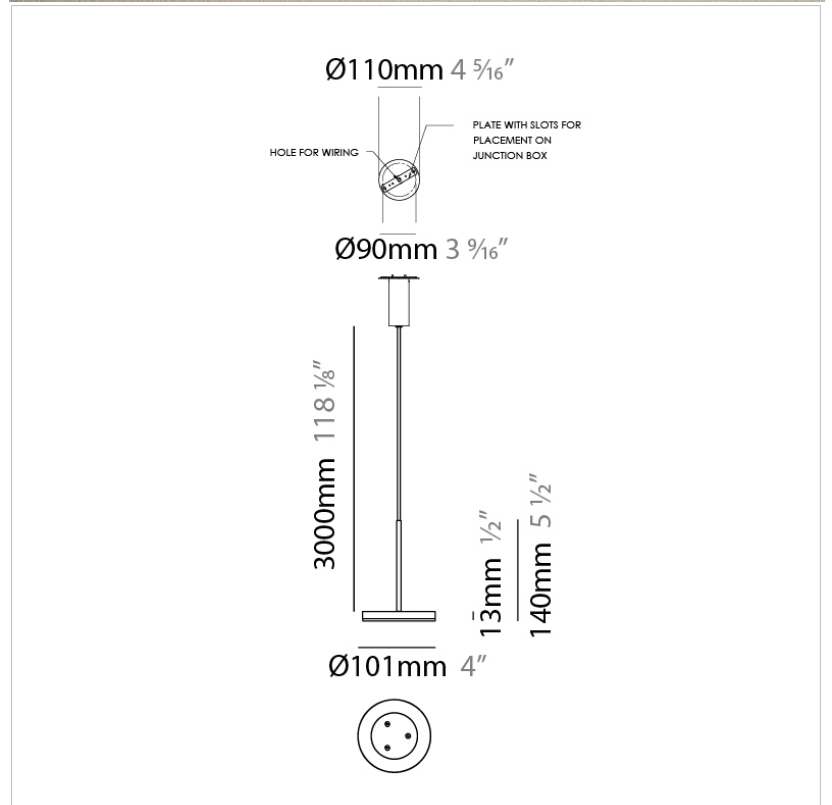

BELLA SUSPENSION

D81667-MBR

PROJECT

TYPE

NOTES

QUANTITY

DATE

GENERAL

Series: Bella

Brand: Panzeri

Division: Design

Mounting Type: Suspension

Mounting Location: Ceiling

Subcategory: Pendant

PHYSICAL

Shape: Disc

Diameter (mm): 101

Diameter (in): 4

Height (mm): 13

Height (in): 1/2

Max. Overall Height (mm): 3013

Max. Overall Height (in): 118 ⁵/₈

Light Distribution: Direct

Weight (kg): 0.54501

Weight (lbs): 1.2

Diffuser: Opal - Acrylic

Fixture Material: Metal

ELECTRICAL

Lamp Type: LED

Input Wattage (W): 6.5

Total Output Wattage (W): 6.5

Dimming: Non-Dimmable

Driver Location: Integrated

Input Voltage (V): 120

LED

Delivered Lumen Range: 100 - 499 lm

Number of LEDs: 1

Color Temperature (°K): 2700

Max. Delivered Lumen (lm): 388

Nominal Lumen (lm): 460

CRI: >80 CRI

OPTICAL

RATINGS AND CERTIFICATIONS

Certified By: CSA Certified to UL and CSA Standards

IP rating: IP40

D