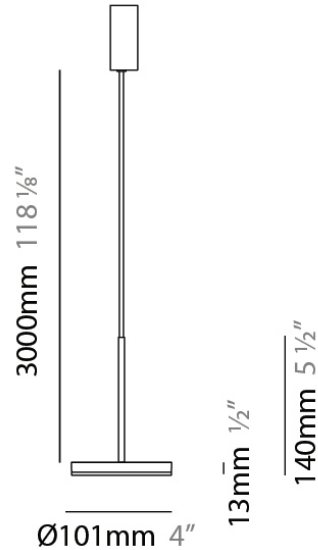

BELLA SUSPENSION

D81667-TIM

PROJECT _____

TYPE _____

NOTES _____

QUANTITY _____

DATE _____

GENERAL

Series: Bella

Brand: Panzeri

Division: Design

Mounting Type: Suspension

Mounting Location: Ceiling

Subcategory: Pendant

PHYSICAL

Shape: Disc

Diameter (mm): 101

Diameter (in): 4

Height (mm): 13

Height (in): 1/2

Max. Overall Height (mm): 3013

Max. Overall Height (in): 118 ⁵/₈

Light Distribution: Direct

Weight (kg): 0.54501

Weight (lbs): 1.2

Diffuser: Opal - Acrylic

Fixture Material: Metal

ELECTRICAL

Lamp Type: LED

Input Wattage (W): 6.5

Dimming: Non-Dimmable

Driver Location: Integrated

Input Voltage (V): 120

LED

Number of LEDs: 1

Color Temperature (°K): 2700

Max. Delivered Lumen (lm): 388

Nominal Lumen (lm): 460

CRI: >80 CRI

OPTICAL

RATINGS AND CERTIFICATIONS

Certified By: CSA Certified to UL and CSA Standards

IP rating: IP40