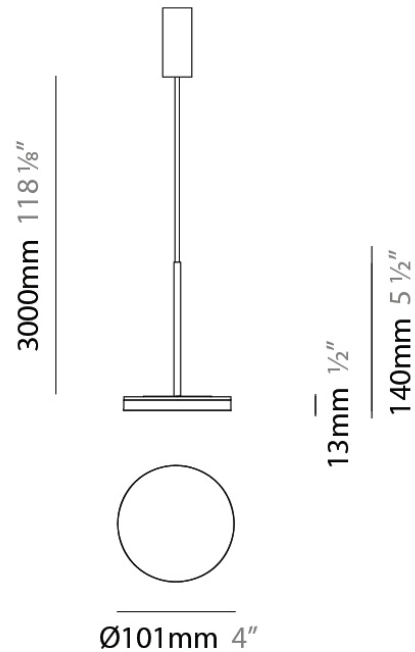

BELLA SUSPENSION

D81668R9-BLK

PROJECT _____

TYPE _____

NOTES _____

QUANTITY _____

DATE _____

GENERAL

Series: Bella
Brand: Panzeri
Division: Design
Mounting Type: Suspension
Mounting Location: Ceiling
Subcategory: Pendant

PHYSICAL

Diameter (mm): 101
Diameter (in): 4
Height (mm): 13
Height (in): 1/2
Max. Overall Height (mm): 3013
Max. Overall Height (in): 118 7/8
Light Distribution: Indirect
Weight (kg): 0.54501
Weight (lbs): 1.2
Diffuser: Opal - Acrylic
Fixture Material: Aluminum Die Cast

ELECTRICAL

Lamp Type: LED
Input Wattage (W): 6.5
Dimming: Non-Dimmable
Driver Included: Yes
Driver Location: Integrated
Driver Type: Constant Voltage - Universal
Driver Class: Class 2
Input Voltage (V): 120

LED

Color Temperature (°K): 2700
Max. Delivered Lumen (lm): 388
CRI: >90 CRI

OPTICAL

RATINGS AND CERTIFICATIONS

Certified By: CSA Certified to UL and CSA Standards
IP rating: IP40